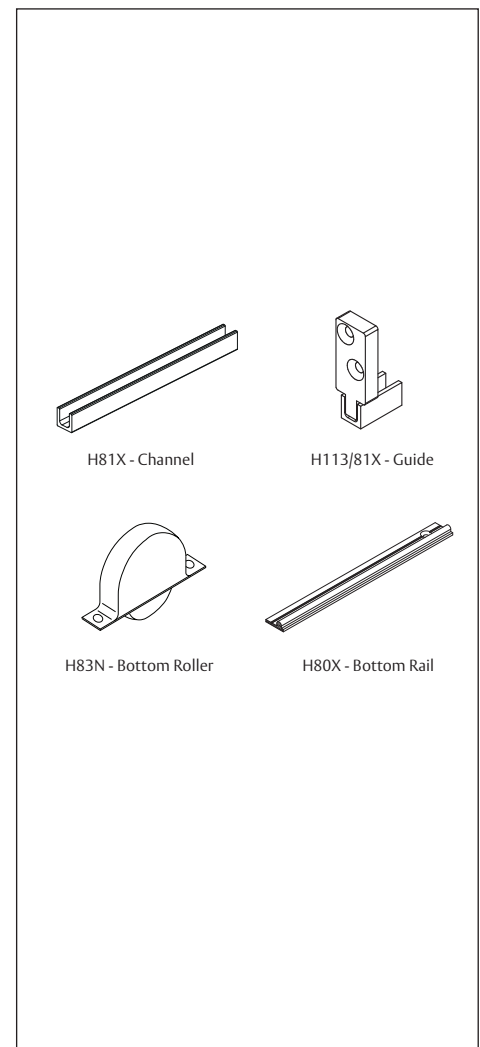

LORETTO

straight
sliding
bottom
roller
systems

For bottom rolling wardrobe doors. Max 25kg each leaf.

APPLICATION

- Ideal for wardrobe and cupboard doors
- For timber framed and composite doors
- Quiet and smooth - nylon guides and rollers

DOOR SPECIFICATION

| | |
|-----------------------------|----------------|
| Track System | Loretto |
| For Individual Door Leaves: | |
| Max Panel Weight | 25kg |
| Max Panel Width | 900mm |
| Panel Thickness | 20-45mm |
| Max Panel Height | 2400mm |

STANDARD SETS AND PACKS

Sets comprises of Bottom Rail x2 (**H80X**), Top Guide Channel x2 (**H81X**), Nylon Bottom Rollers x4 (**H83N**), Nylon Top Guides x4 (**H113/81X**) for 2 doors

| Set No | Opening width | Track length | Hardware for |
|------------|---------------|--------------|--------------|
| HD4 | 1200mm | 1200mm | 2 doors |
| HD5 | 1500mm | 1500mm | 2 doors |
| HD6 | 1800mm | 1800mm | 2 doors |

HARDWARE SPECIFICATION

| | | |
|-----------------------|-----------------|--|
| Rail | H80X | Aluminium top and bottom rail <i>Available 1200, 1500, 1800, 2400, 3600mm lengths</i> |
| Channel | H81X | Aluminium top guide channel <i>Available 2400, 3600mm lengths</i> |
| Guides | H113/81X | Top guide |
| Bottom Rollers | H83N | Nylon wheeled bottom rollers |
| Accessories | | |