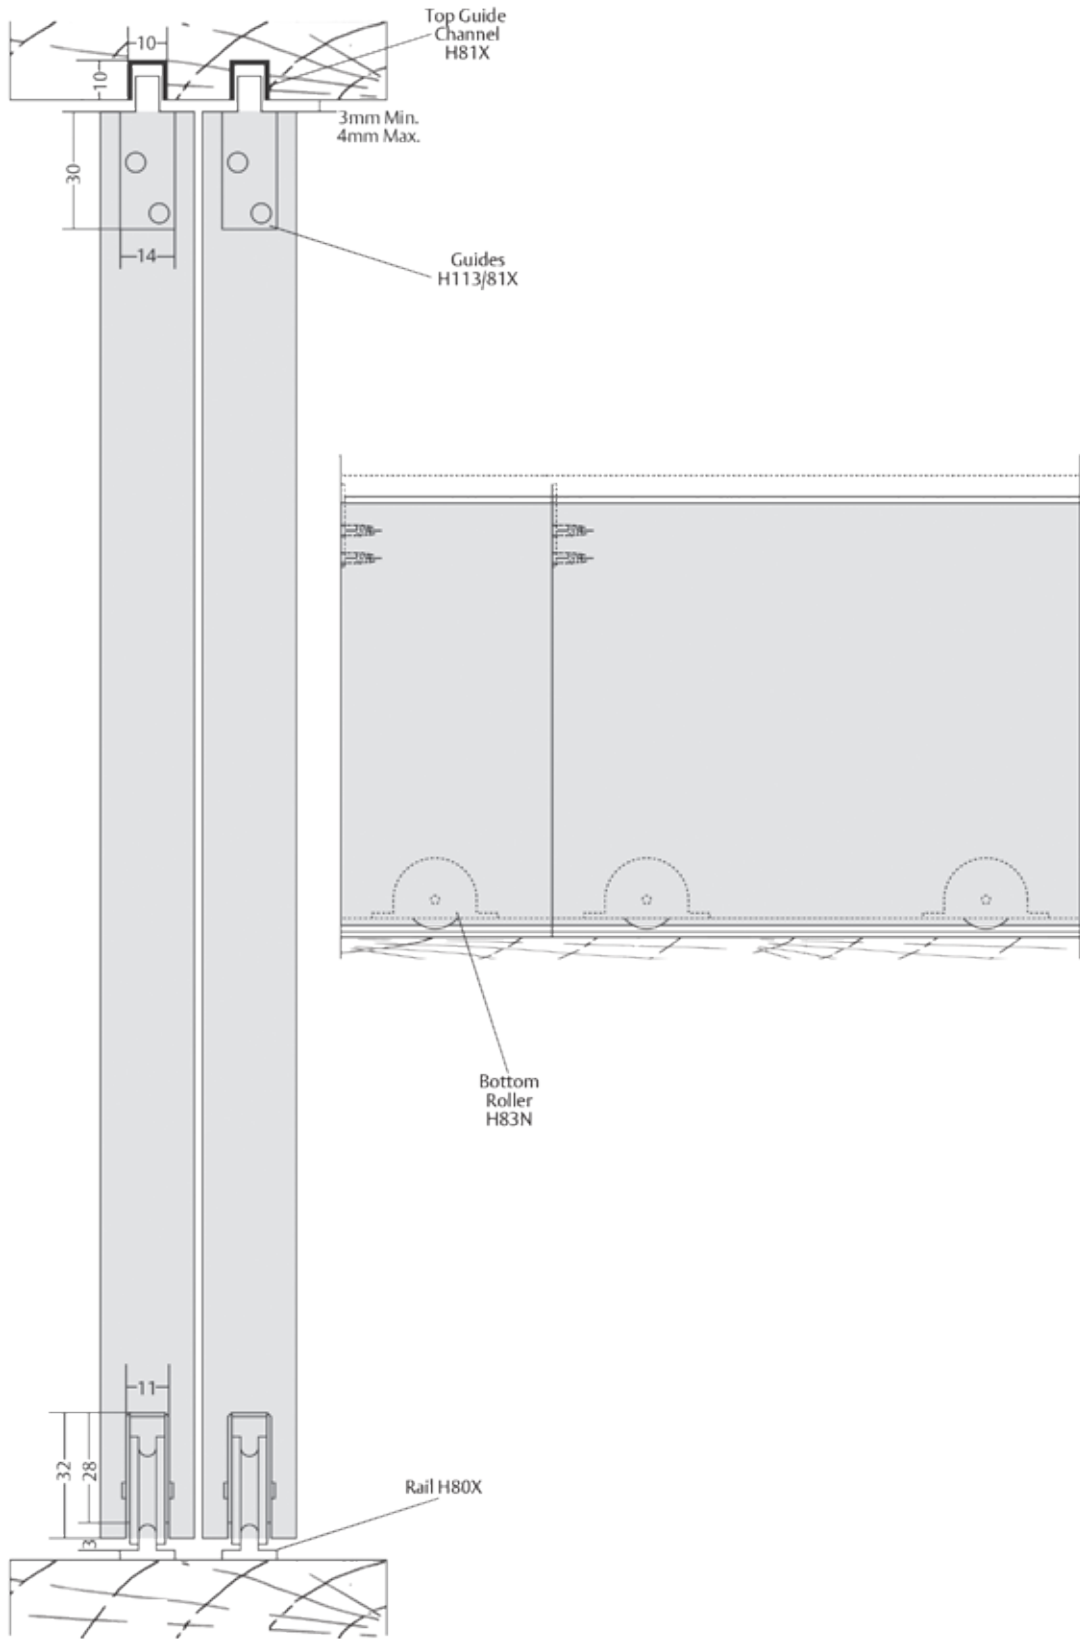

NOT TO SCALE

HENDERSON